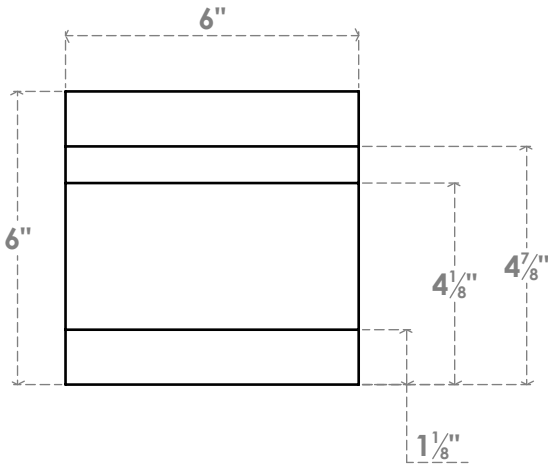

RFTP06X06X16NEB

6"W X 6"H X 16"L NEW BRIGHTON ARCHITECTURAL GRADE PVC RAFTER TAIL

SIDE PROFILE

FRONT PROFILE

ISOMETRIC

EKENA MILLWORK
 2300 WEST MAIN ST.
 CLARKSVILLE, TX 75426
 TOLL FREE: 866-607-0453
 WWW.EKENAMILLWORK.COM