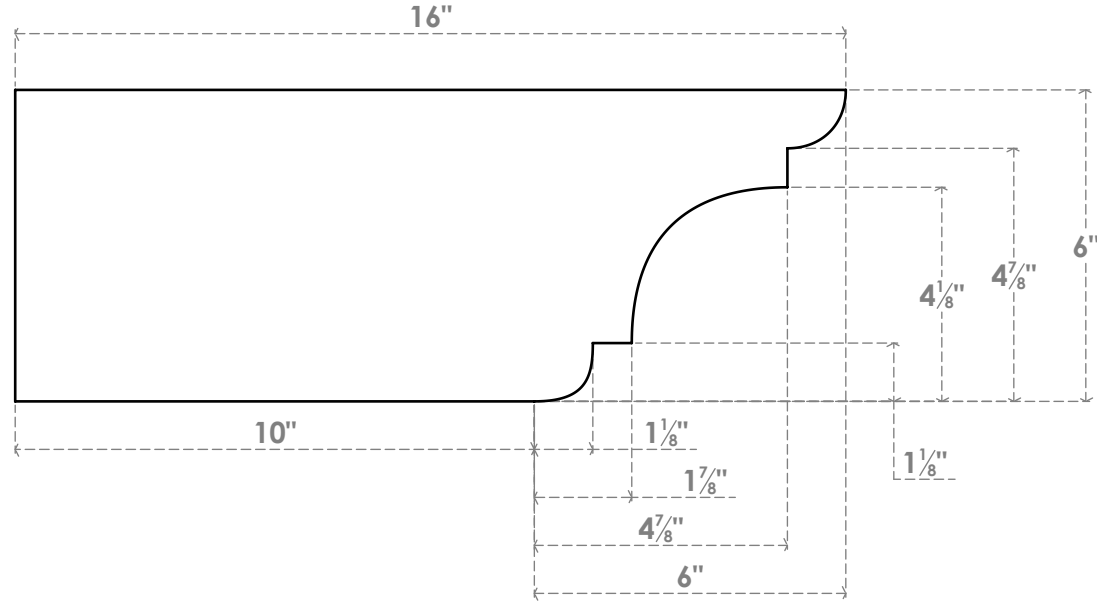

RFTP06X06X16NEB

6"W X 6"H X 16"L NEW BRIGHTON ARCHITECTURAL GRADE PVC RAFTER TAIL

SIDE PROFILE

FRONT PROFILE

ISOMETRIC

EKENA MILLWORK
 2300 WEST MAIN ST.
 CLARKSVILLE, TX 75426
 TOLL FREE: 866-607-0453
 WWW.EKENAMILLWORK.COM